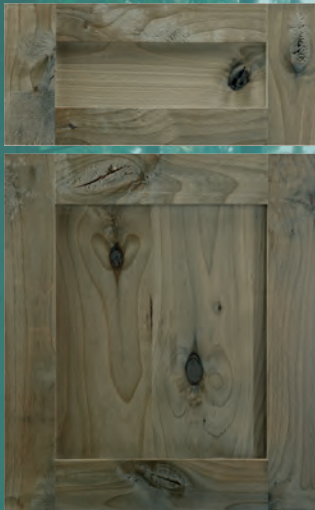

RUGGED BEAUTY

 **WOODLAND CABINETRY**
AFFORDABLE CUSTOM

Perimeter: Rustic Farmstead 5pc / Hickory / Reclaimed Patina
Island: Rustic Farmstead 5pc / Hickory / Custom Red Opaque

Rustic Homestead 5pc

Alder / Reclaimed Patina

Rustic Farmstead 5pc

Oak / Reclaimed Patina

Rustic Farmstead 5pc

Oak / Silhouette

Rustic Newport

Hickory / Reclaimed Patina

Rustic Portland

Oak / Reclaimed Patina

Rustic Mission

Hickory / Reclaimed Patina

ORGANIC ~ ELEMENTAL ~ AUTHENTIC

Reclaimed Patina is an all-natural finish technique that accelerates wood's aging process to give you the look of wood that's been weathered by the elements. Each wood reacts to the Patina finish process in a unique way, resulting in a completely different look based on the wood species selected. Patina's versatility lends itself to a variety of styles such as rustic barn, casual beach, and deconstructed urban. It pairs beautifully with our Opaque finishes.