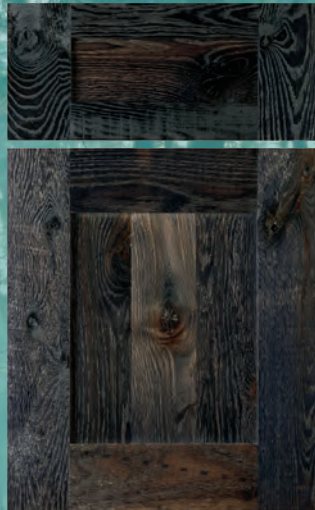

RUGGED BEAUTY

 **WOODLAND CABINETRY**
AFFORDABLE CUSTOM

Perimeter: Rustic Farmstead 5pc / Hickory / Reclaimed Patina
Island: Rustic Farmstead 5pc / Hickory / Custom Red Opaque

Rustic Homestead 5pc

Alder / Reclaimed Patina

Rustic Farmstead 5pc

Oak / Reclaimed Patina

Rustic Farmstead 5pc

Oak / Silhouette

Rustic Newport

Hickory / Reclaimed Patina

Rustic Portland

Oak / Reclaimed Patina

Rustic Mission

Hickory / Reclaimed Patina

ORGANIC ~ ELEMENTAL ~ AUTHENTIC

Reclaimed Patina is an all-natural finish technique that accelerates wood's aging process to give you the look of wood that's been weathered by the elements. Each wood reacts to the Patina finish process in a unique way, resulting in a completely different look based on the wood species selected. Patina's versatility lends itself to a variety of styles such as rustic barn, casual beach, and deconstructed urban. It pairs beautifully with our Opaque finishes.